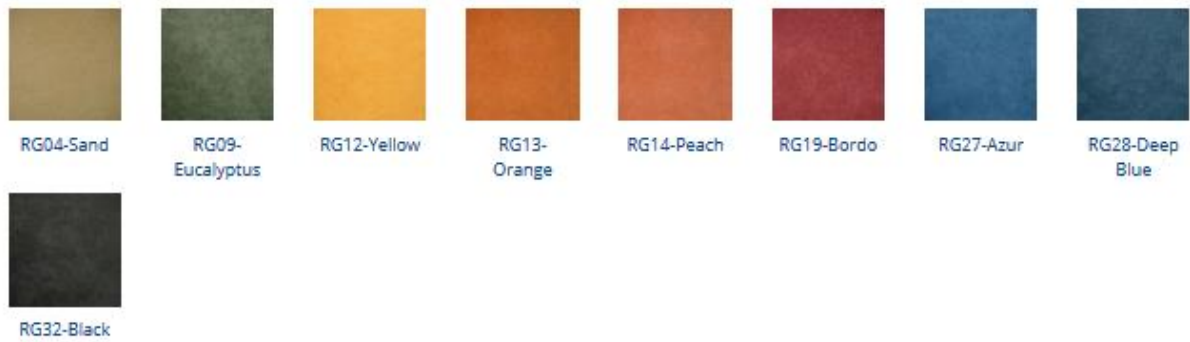

L 72 - Bordo

L 75 - Roz

L 83 -  
Turcoaz

L 91 - Gri  
Deschis

L 96 - Gri

L 97 - Gri  
Încis

Eco Piele fabric SPECIFICATIONS

0050 Vanilla	1180 Bianco	1351 Silver	1551 Light Grey	1896 Dark Grey	1991 Nero	2815 Beige	2900 Burgundy
3132 Lemon	3200 Mol	3222 Arancio	3350 Antic	3500 Maroncino	3528 Alium	3623 Brown	3812 Biscuit
4098 Terracotta	4260 Skay Verde	4394 Bordeaux	4648 Red	4874 Calypso	6134 Sky	6212 Electric Blue	6855 Navy
7117 Green	7628 Military	9010 Blackwood	9440 Skay Crem	Skay Bordo	Skay Maro Deschis		

Fiesta fabric SPECIFICATIONS

FBSA-009-negru	FBSA-026-albastru-i.	FBSA-046-gri-inchis	FBSA-047-tucuz	FBSA-077-vernii	FBSA-088-galben	FBSA-089-albastru	FBSA-090-lila
FBSA-095-alb	FBSA-105-rosu	FBSA-106-rosu inchis	FBSA-108-gri	FBSA-122-portocaliu	FBSA-131-marou	FBSA-136-bordo	FBSA-422-gri-deschis

LE3310 RED

LE3902  
LIGHT TAN

LE7810  
LATTE

LE8213  
DARK  
BROWN

LEA2-SNOW

W09-01  
BLACK

W09-10  
GRAPE

W09-18  
BLUE

ZB5

ZB6

ZB7

ZB8

Piele fabric SPECIFICATIONS

Regina fabric SPECIFICATIONS

Softy

Sport Plast